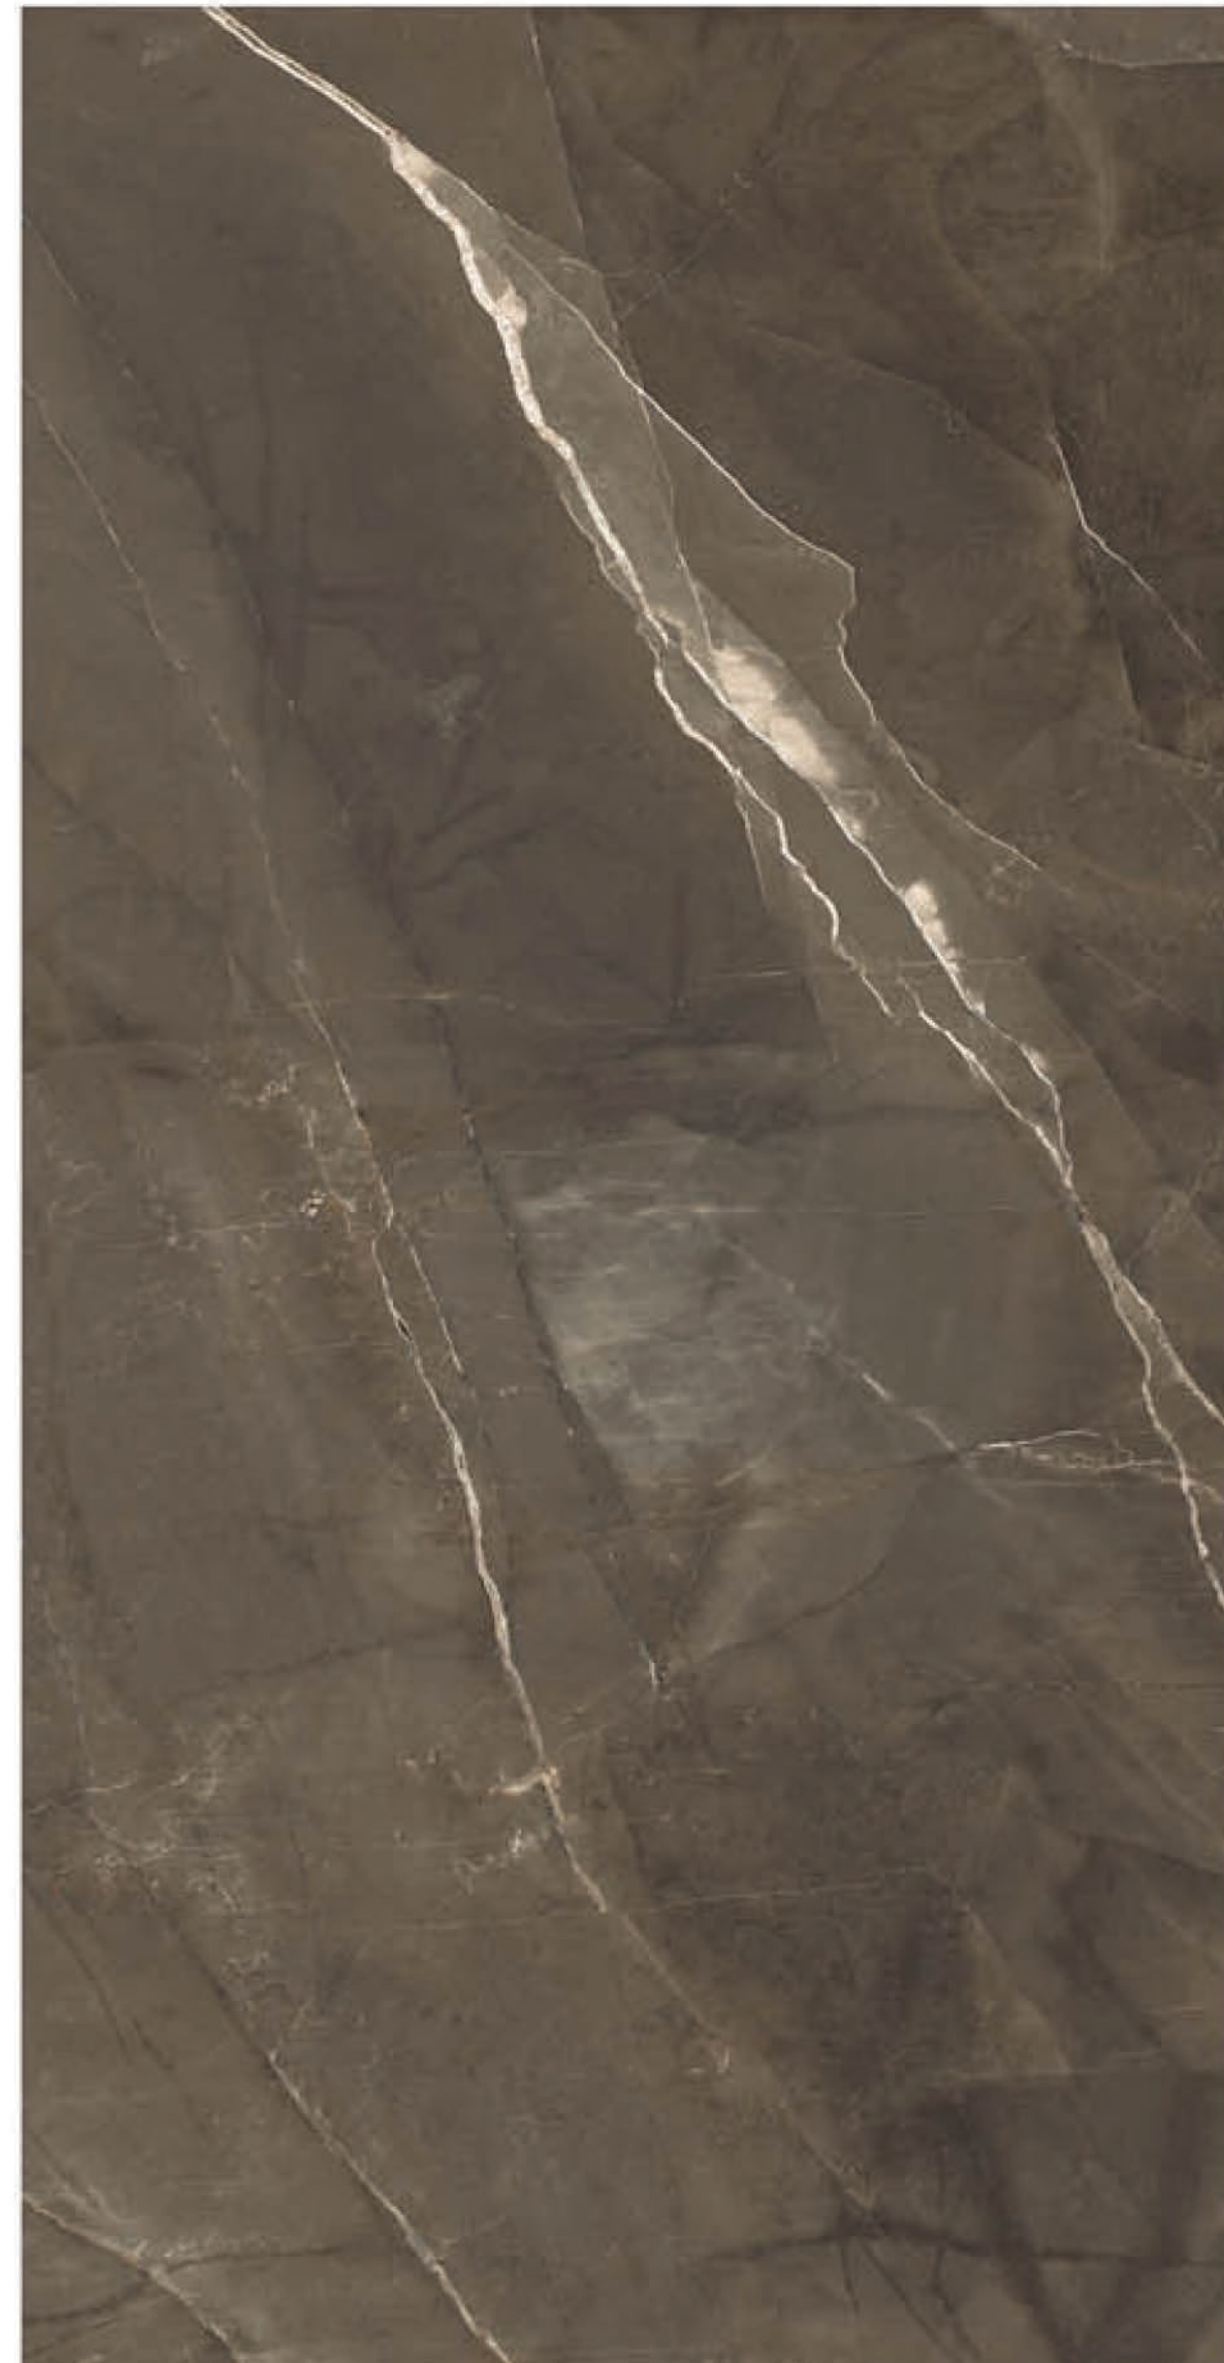

CREATING
MODERN
ARCHITECTUR
SPACES

80
160

POLISH
COLLECTION

The image features a dark brown, marbled background with a prominent, irregular diagonal crack running from the top left towards the bottom right. The crack is filled with a lighter, more textured material, possibly representing a fissure in lava rock. The overall texture is complex and organic, with various shades of brown and subtle patterns.

LAVA
BROWN

**LAVA
BROWN**

**POLISH
80x160
4 FACES**

LAVA BROWN
80x160

LAVA BROWN
DERAK CREAM
80x160

NON-POROUS
AND STAIN RESISTANT

ANTIBACTERIAL

HEAT-RESISTANT