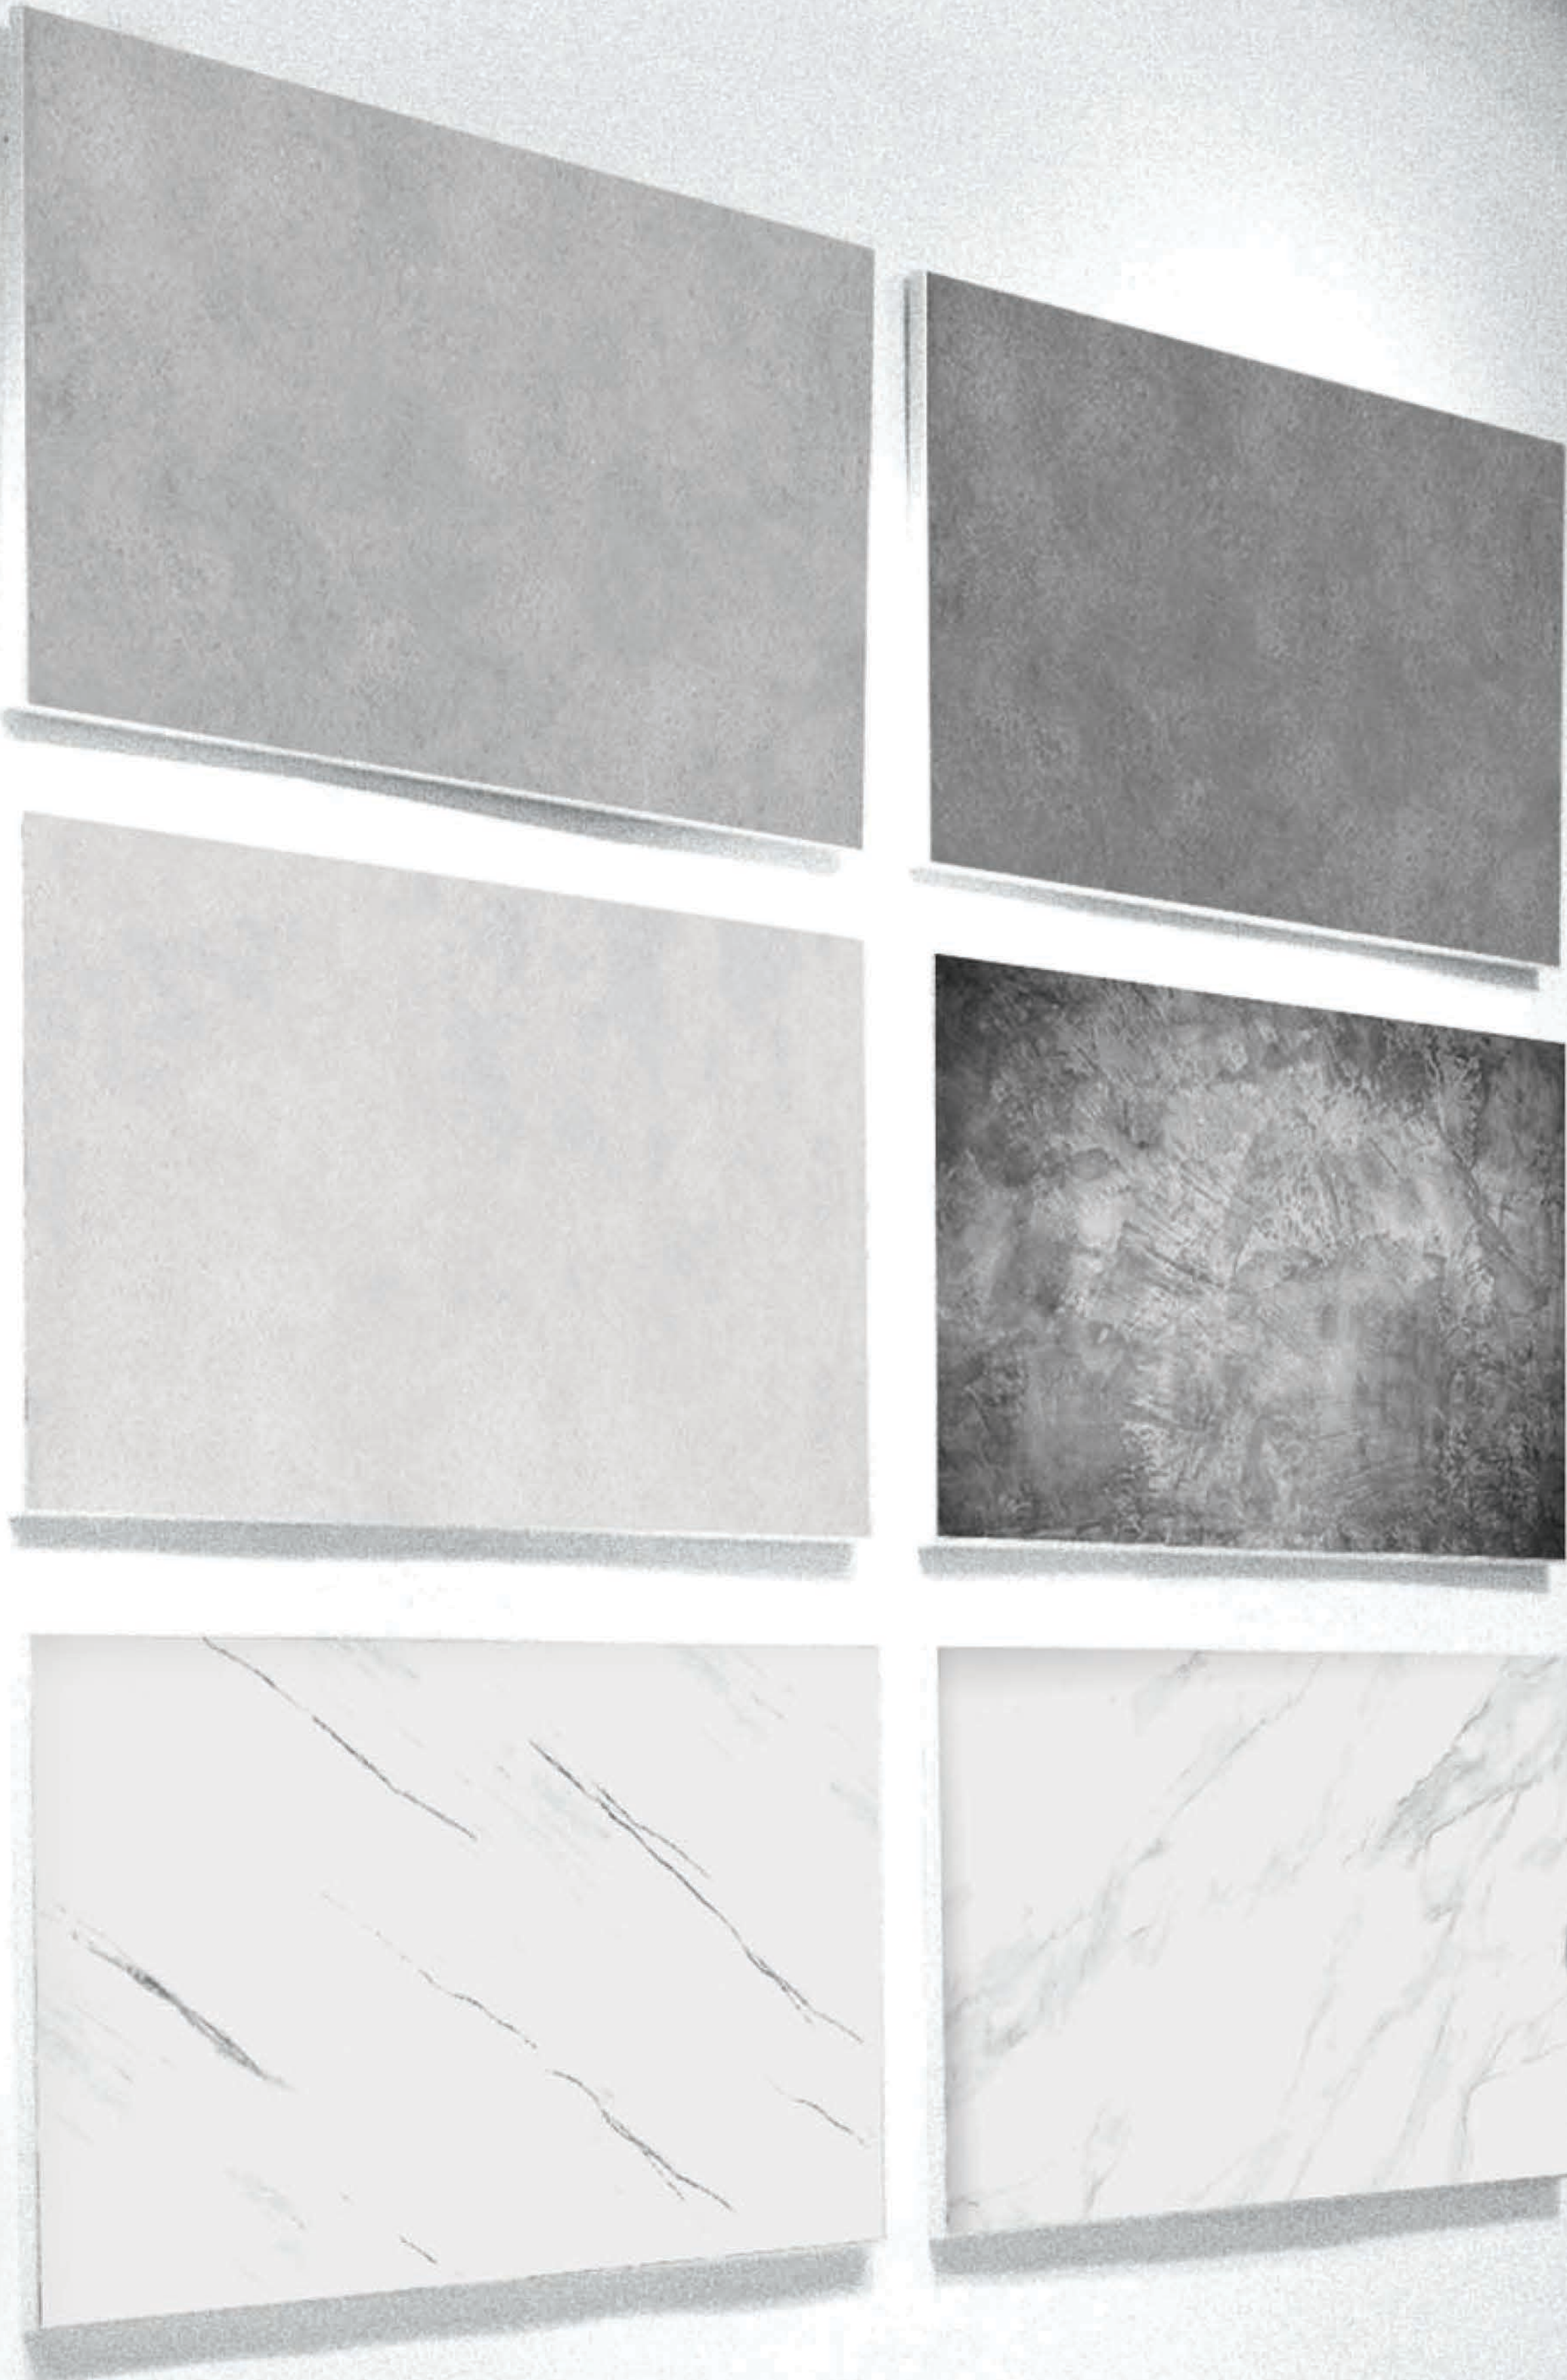

80
160

A space for new ideas.

Lotus Group is currently an open door for experimentation. Our brain power is young but expert. While staying true to our past, we build on our experience, reinventing ourselves constantly with a strong international outlook.